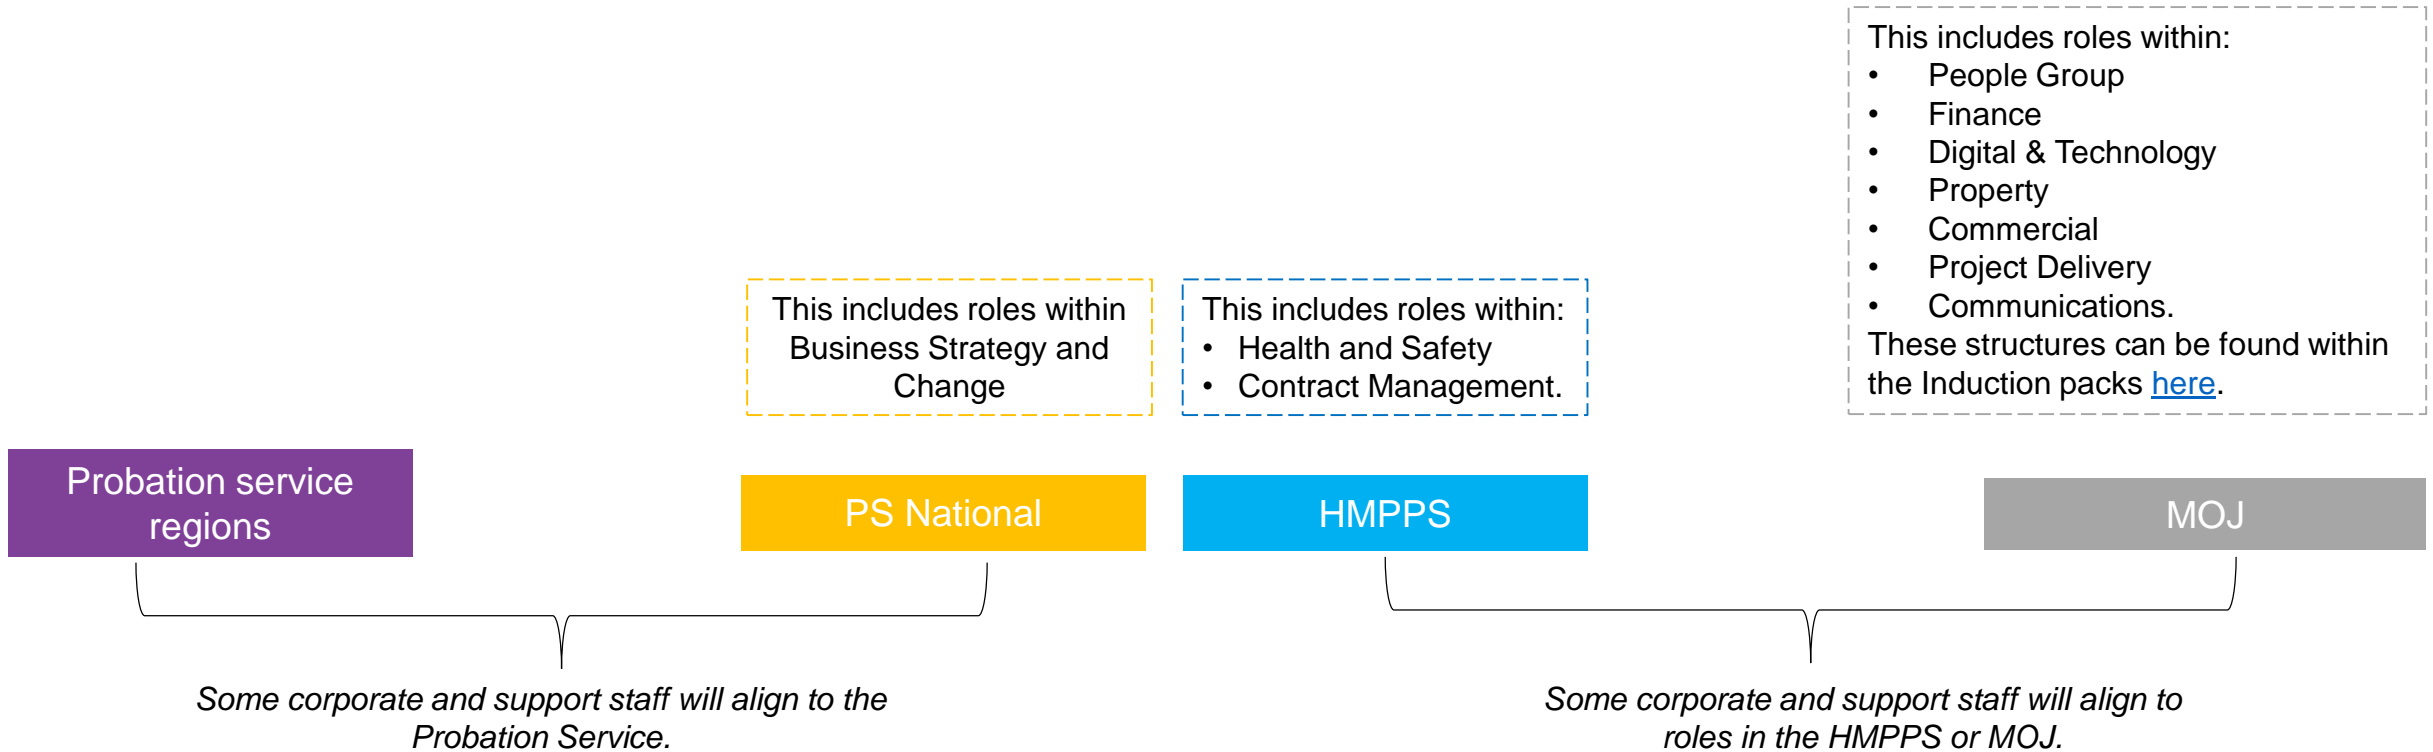

Corporate and support structures in Probation Service National, HMPPS and MOJ

If you aren't aligned to a region, the information below explains the different areas that you could be aligned to.

Contract Management National Central Team Structure - HMPPS

This is organisational structure for central contract management team. Other contract management staff are embedded within the regions in the Community Integration structures.

This team is part of the HMPPS and they work closely with the regions.